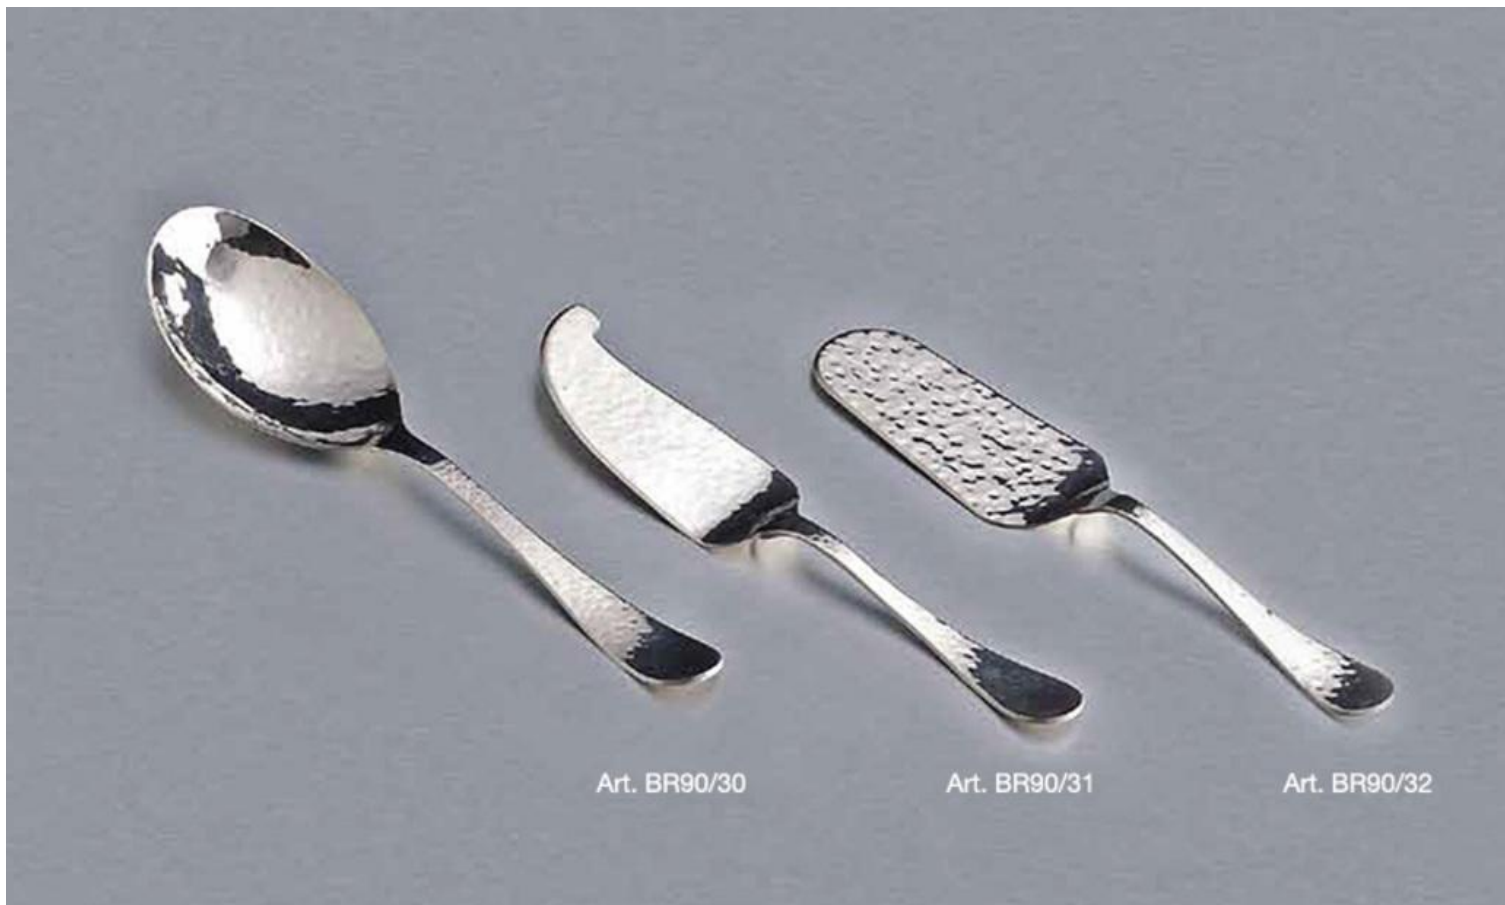

COLTELLI E FORCHETTA

BR90/22 coltello salmone gr. 53 cm. 39,5

BR90/23 coltello pesce gr. 77 cm. 22

BR90/24 forchetta pesce gr. 63 cm. 18,5

Art. BR90/25

Art. BR90/26

Art. BR90/27

Art. BR90/28

Art. BR90/29

POSATERIA

BR90/25 taglia tartufo gr. 53 cm. 27,5

BR90/26 pala dolce gr. 172 cm. 29

BR90/27 schiaccianoci gr. 106 cm. 17,5

BR90/28 prendispaghetti gr. 53 cm. 27

BR90/29 pinza champagne gr. 84 cm. 18