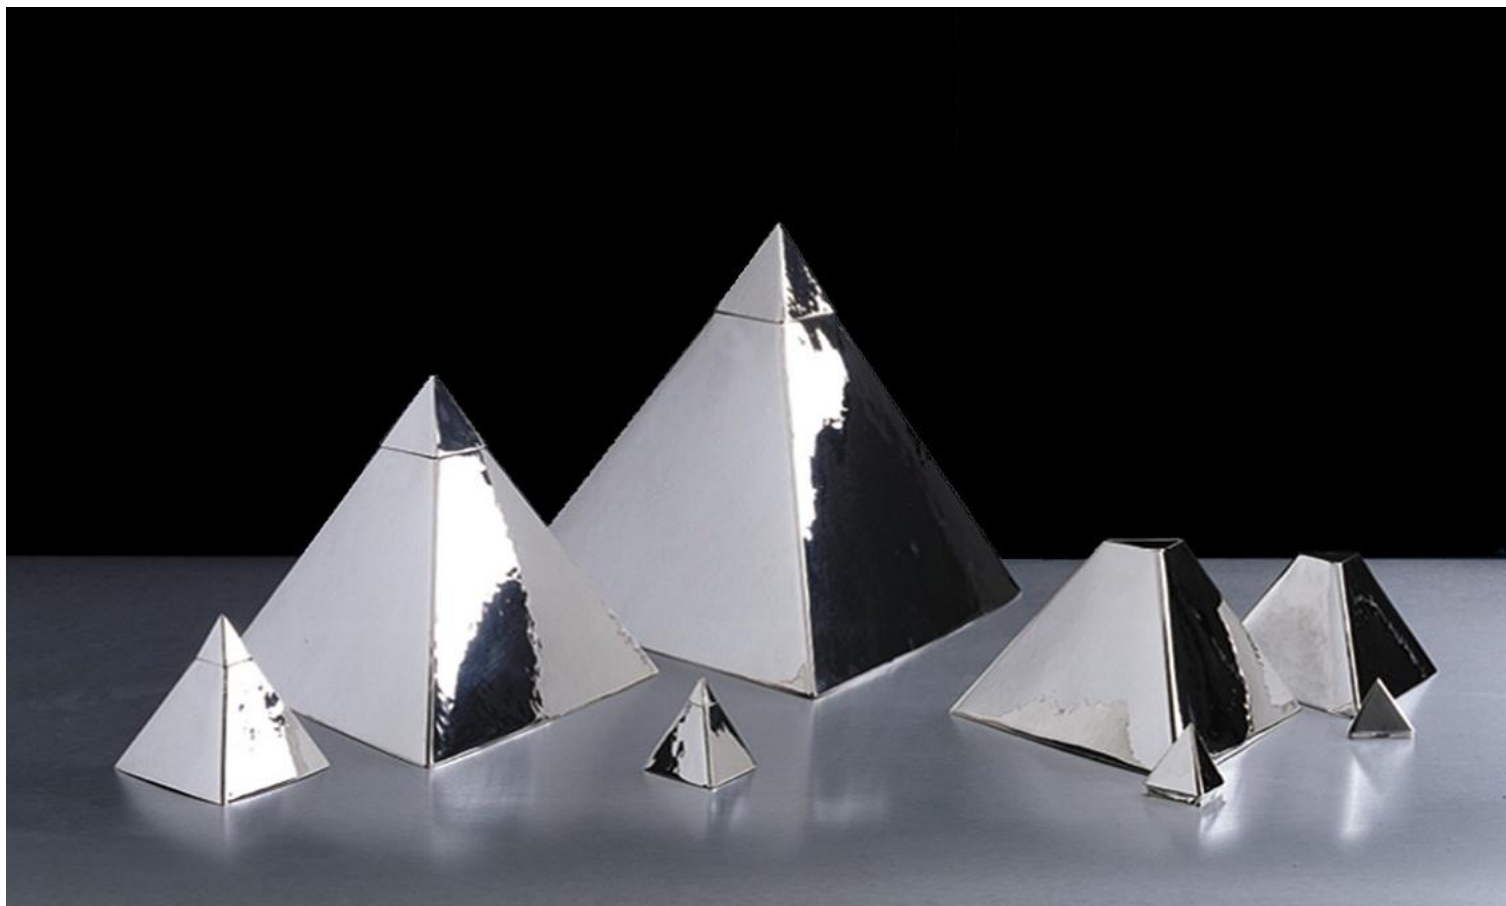

PIRAMIDI

BR6/1 Piramidi 1' lato 5 gr. 88

BR6/2 Piramidi 2' lato 10 gr. 340

BR6/3 Piramidi 3' lato 15 gr. 850

BR6/4 Piramidi 4' lato 20 gr. 1800

BR6/5 Piramidi 5' lato 25 gr. 2800

BR6/6 Piramidi 6' lato 35 gr. 6700